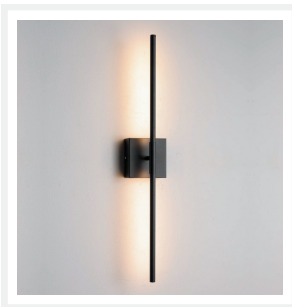

ZEST LIGHTING

Turned **On**

TRACE

Black LED Modern Wall Light

PRODUCT DETAILS

- Type: Wall Light
- Material: Metal, Silicone, Acrylic
- Colour: Black

DIMENSIONS

- Overall Width: 120mm
- Overall Height: 600mm
- Backplate Length: 110mm
- Backplate Width: 110mm
- Net Weight: 0.5kg

LAMPING INFORMATION

- Voltage Input: 240V
- Max. Wattage: 8W
- Light Source: Integrated LED
- Colour Temperature: 3000K
- Lumens Output: 670lm
- Colour Rendering Index (CRI): >82
- Dimmable: No
- Ingress Protection (IP Rating): IP20