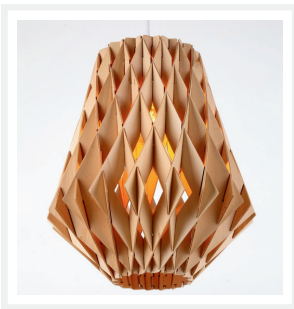

ZEST LIGHTING

Turned **On**

STYLISH

Wooden Geometric Cone Pendant Light -
Natural

PRODUCT DETAILS

- Type: Pendant Light
- Room List / Usage: Bedroom, Dining Room, Hallway (Indoor)
- Material: Birch Plywood
- Colour: Natural Birch

DIMENSIONS

- Diameter: 360mm
- Height: 380mm
- Suspension: 1500mm Cable

LAMPING INFORMATION

- Voltage Input: 240V
- Max. Wattage: 60W
- Light Source: E27
- Bulb Included: No
- Number of Bulb Sockets: 1
- Ingress Protection (IP Rating): IP20