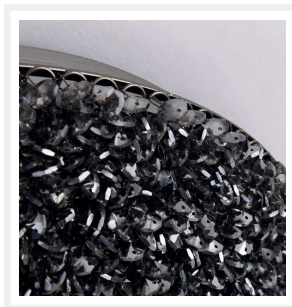

www.zestlighting.com.au