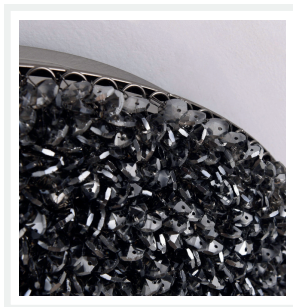

www.zestlighting.com.au