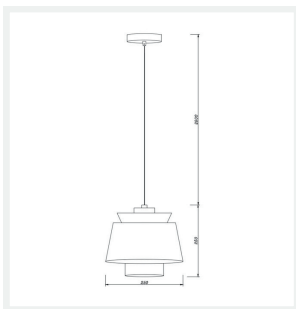

ZEST LIGHTING

Turned On

SANS

Brass Metal Pendant Light

PRODUCT DETAILS

- Type: Pendant Light
- Room List / Usage: Bedroom, Kitchen, Office (Indoor)
- Material: Metal, Aluminium
- Colour: Brass

DIMENSIONS

- Diameter: 250mm
- Height: 250mm
- Suspension: 2000mm Cable

LAMPING INFORMATION

- Voltage Input: 240V
- Light Source: E27
- Bulb Included: No
- Number of Bulb Sockets: 1
- Ingress Protection (IP Rating): IP20

ADDITIONAL INFORMATION

- Height Adjustable: Yes
- Approvals: RCM
- Care Instructions: Wipe clean with a dry cloth; do not use strong liquid cleaners
- Installation by a licensed electrician is required