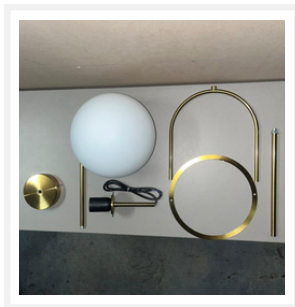

ZEST LIGHTING

Turned **On**

SAMSARA

Glass Modern Pendant Light

PRODUCT DETAILS

- Type: Pendant Light
- Room List / Usage: Bedroom, Kitchen, Living Room (Indoor)
- Material: Iron, Glass
- Colour: Brass, White

DIMENSIONS

- Fixture Diameter: 300mm
- Fixture Height: 432mm
- Canopy Diameter 130mm
- Canopy Height: 25mm
- Suspension: 3 Rods (1 x 150mm, 2 x 300mm)

LAMPING INFORMATION

- Voltage Input: 240V
- Max. Wattage: 60W
- Light Source: G9
- Bulb Included: No
- Number of Bulb Sockets: 1
- Dimmable: Yes
- Ingress Protection (IP Rating): IP20