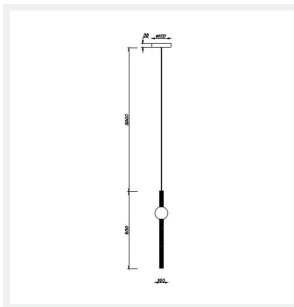

ZEST LIGHTING

Turned On

SABER

Long Brass Tube Pendant Light

PRODUCT DETAILS

- Type: Pendant Light
- Room List / Usage: Bedroom, Living Room, Kitchen (Indoor)
- Material: Metal, Glass
- Colour: Brass, White

DIMENSIONS

- Fixture Size: Diameter 100mm x Height 600mm
- Canopy Size: Diameter 150mm x Height 30mm
- Suspension: 2000mm Cable

LAMPING INFORMATION

- Voltage Input: 240V
- Light Source: Integrated LED
- Colour Temperature: 3000K (Warm White)
- Ingress Protection (IP Rating): IP20

ADDITIONAL INFORMATION

- Height Adjustable: Yes
- Approvals: RCM
- Care Instructions: Wipe clean with a dry cloth; do not use strong liquid cleaners
- Installation by a licensed electrician is required

www.zestlighting.com.au