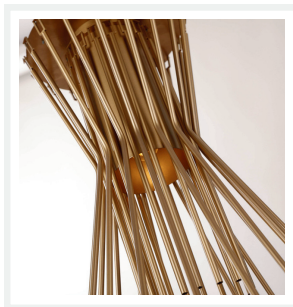

ZEST LIGHTING

Turned **On**

ROMA

2 Light Gold Industrial Farm House
Pendant Light

PRODUCT DETAILS

- Type: Pendant Light
- Material: Metal
- Colour: Gold

DIMENSIONS

- Fixture Diameter: 420mm
- Fixture Height: 640mm
- Canopy Diameter: 120mm
- Suspension: 1000mm Cables
- Net Weight: 6kg