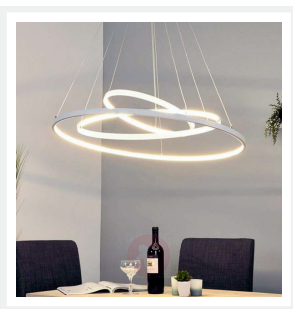

ZEST LIGHTING

Turned **On**

PLANETARY

Rings Matt White LED Pendant Chandelier

PRODUCT DETAILS

- Type: Pendant Light / Chandelier
- Material: Aluminium, Polycarbonate

DIMENSIONS

- Ring Diameters: 1 x 600mm, 1 x 800mm, 1 x 1000mm
- Ring Height: 20mm
- Ring Thickness: 15mm
- Canopy Diameter: 200mm
- Canopy Height: 50mm
- Suspension: 1800mm Cable