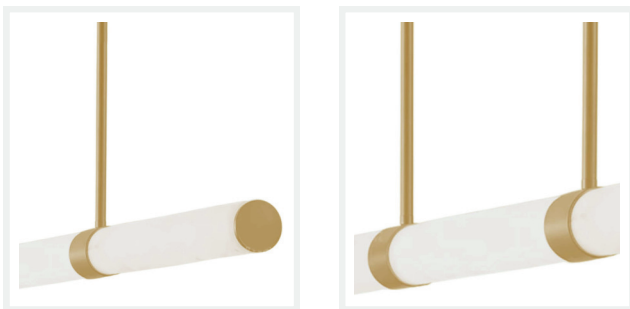

www.zestlighting.com.au