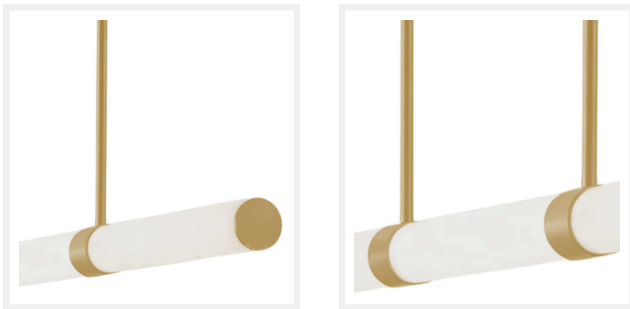

# ZEST LIGHTING

Turned **On**

## PAULINE

Gold Long Bar Marble Pendant

### PRODUCT DETAILS

- Type: Pendant Light
- Material: Stainless Steel, Marble

### DIMENSIONS

- Overall Height: 1500mm
- Fixture Size: Length 1500mm x Width 80mm
- Canopy Size: Rods (200mm, 300mm, 400mm, 500mm)
- Suspension: Rods (200mm, 300mm, 400mm, 500mm)
- Net Weight: 14kg