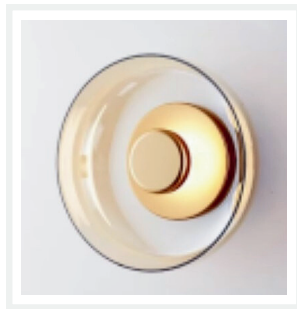

ZEST LIGHTING

Turned On

ANNIE

Brass Clear Glass LED Wall Sconce

PRODUCT DETAILS

- Type: Wall Light
- Material: Metal, Glass
- Colour: Brass / Gold, Clear

DIMENSIONS

- Fixture Diameter: 230mm
- Fixture Projection / Depth: 95mm
- Backplate Diameter: 100mm
- Backplate Projection / Depth: 35mm
- Net Weight: 0.805kg