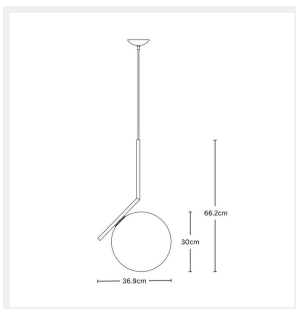

www.zestlighting.com.au