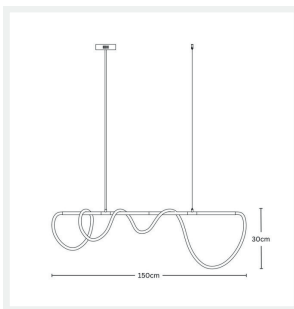

www.zestlighting.com.au