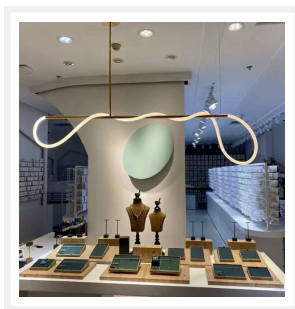

www.zestlighting.com.au