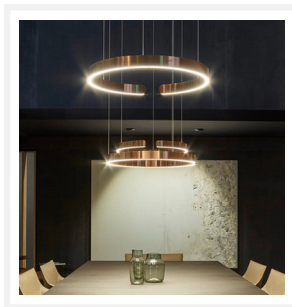

ZEST LIGHTING

Turned **On**

GOLDEN

Smart Ring LED Pendant Light

PRODUCT DETAILS

- Type: Pendant Light
- Room List / Usage: Bedroom, Kitchen, Hallway (Indoor)
- Material: Stainless Steel, Silica Gel Strip
- Colour: Brushed Champagne Gold, White

DIMENSIONS

- Available in the Following Sizes:
 - Small: Diameter 400mm x Height 395mm
 - Large: Diameter 600mm x Height 395mm

LAMPING INFORMATION

- Voltage Input: 220-240V AC
- Max. Wattage: 35W (Small), 52W (Large)
- Light Source: Integrated LED
- Colour Temperature: 3CCT - (3000K, 4000K and 6000K)
- Dimmable: Yes
- Ingress Protection (IP Rating): IP20