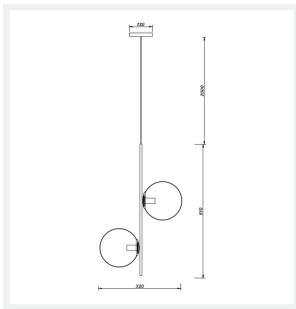

ZEST LIGHTING

Turned **On**

GLOBE

Double Round Glass Pendant Light

PRODUCT DETAILS

- Type: Pendant Light
- Room List / Usage: Bedroom, Living Room, Dining Room (Indoor)
- Material: Metal, Glass
- Colour: Brass, Matt White

DIMENSIONS

- Fixture Size: Diameter 320mm x Height 610mm
- Canopy Size: Diameter 120mm
- Suspension: 2000mm Cable

LAMPING INFORMATION

- Voltage Input: 240V
- Light Source: E14
- Bulb Included: No
- Number of Bulb Sockets: 2
- Ingress Protection (IP Rating): IP20