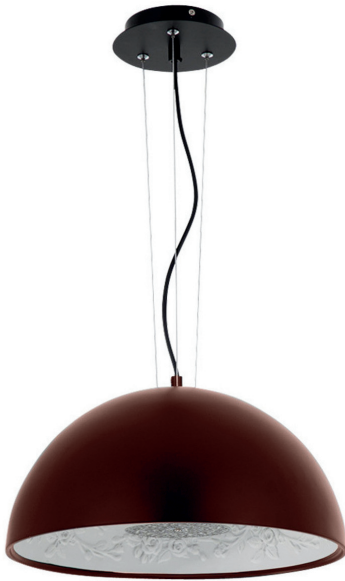

ZEST LIGHTING

Turned On

FLORAL

Hemispherical Decorative Pendant Lamp –
Matt Coffee Brown

PRODUCT DETAILS

- Type: Pendant Light
- Room List / Usage: Dining Room, Hallway, Lobby (Indoor)
- Material: Metal, Polycarbonate, Glass
- Colour: Matt Coffee Brown, White

DIMENSIONS

- Fixture Diameter: 600mm
- Fixture Height: 300mm
- Suspension: 1500mm Cord
- Net Weight: 10kg

LAMPING INFORMATION

- Voltage Input: 240V
- Max. Wattage: 60W
- Light Source: E27 (Edison Screw)
- Bulb Included: No
- Number of Bulb Sockets: 1
- Dimmable: Globe Dependent
- Ingress Protection (IP Rating): IP20