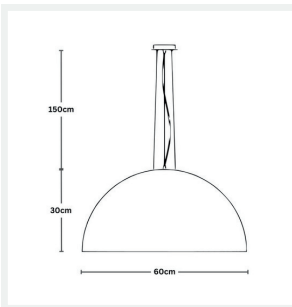

ZEST LIGHTING

Turned On

FLORAL

Hemispherical Decorative Pendant Lamp –
Matt Coffee Brown

PRODUCT DETAILS

- Type: Pendant Light
- Room List / Usage: Dining Room, Hallway, Lobby (Indoor)
- Material: Metal, Polycarbonate, Glass
- Colour: Matt Coffee Brown, White

DIMENSIONS

- Fixture Diameter: 600mm
- Fixture Height: 300mm
- Suspension: 1500mm Cord
- Net Weight: 10kg

LAMPING INFORMATION

- Voltage Input: 240V
- Max. Wattage: 60W
- Light Source: E27 (Edison Screw)
- Bulb Included: No
- Number of Bulb Sockets: 1
- Dimmable: Globe Dependent
- Ingress Protection (IP Rating): IP20