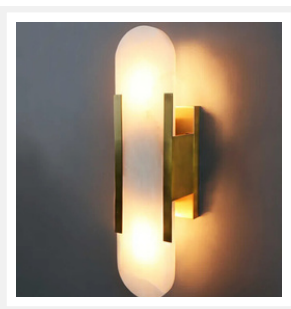

www.zestlighting.com.au