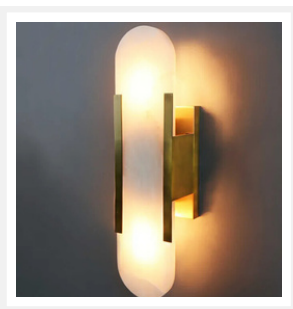

www.zestlighting.com.au