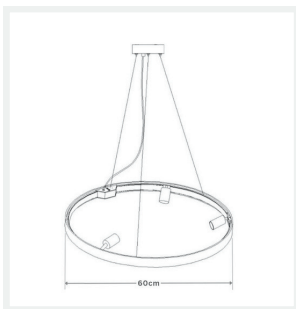

ZEST LIGHTING

Turned **On**

DUNE

3 Light Black Ring Pendant

PRODUCT DETAILS

- Type: Pendant Light
- Room List / Usage: Dining Room, Kitchen, Office (Indoor)
- Material: Metal, Acrylic
- Colour: Matt Black

DIMENSIONS

- Diameter: 600mm
- Suspension: 2000mm Cable
- Net Weight: 2kg

LAMPING INFORMATION

- Voltage Input: 240V
- Max. Wattage: 37W
- Light Source: Integrated LED
- Colour Temperature: 3000K (Warm White)
- Lumens Output: 2960lm
- Dimmable: No
- Ingress Protection (IP Rating): IP20