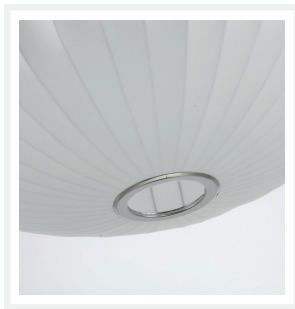

ZEST LIGHTING

Turned **On**

DISC COCOON

Mid-Century Modern Pendant Lamp

PRODUCT DETAILS

- Type: Pendant Light
- Material: Steel / Zinc, Cocoon

DIMENSIONS

- Fixture Diameter: 650mm
- Fixture Height: 260mm
- Suspension: 2000mm White Cable
- Net Weight: 1.8kg

LAMPING INFORMATION

- Voltage Input: 240V
- Max. Wattage: 40W
- Light Source: E27 (Edison Screw)
- Bulb Included: No
- Number of Bulb Sockets: 1
- Dimmable: Globe Dependent
- Ingress Protection (IP Rating): IP20