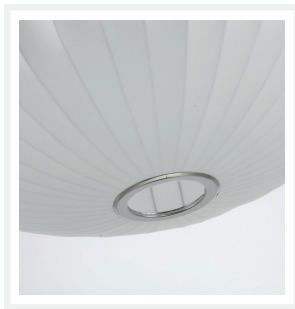

ZEST LIGHTING

Turned **On**

DISC COCOON

Mid-Century Modern Pendant Lamp

PRODUCT DETAILS

- Type: Pendant Light
- Material: Steel / Zinc, Cocoon

DIMENSIONS

- Fixture Diameter: 900mm
- Fixture Height: 260mm
- Suspension: 2000mm White Cable
- Net Weight: 3.2kg

LAMPING INFORMATION

- Voltage Input: 240V
- Max. Wattage: 60W
- Light Source: E27 (Edison Screw)
- Bulb Included: No
- Number of Bulb Sockets: 1
- Dimmable: Globe Dependent
- Ingress Protection (IP Rating): IP20