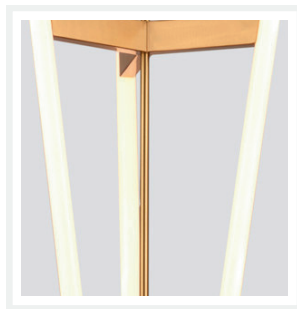

ZEST LIGHTING

Turned **On**

CROWN

Brass and White LED Pendant Light

PRODUCT DETAILS

- Type: Pendant Light
- Room List / Usage: Bedroom, Lounge, Office (Indoor)
- Material: Metal, Acrylic
- Colour: Brass / Gold, White

DIMENSIONS

- Fixture Diameter: 310mm
- Fixture Height: 800mm
- Canopy Diameter: 120mm
- Canopy Height: 35mm
- Suspension: 1500mm Clear Cable

LAMPING INFORMATION

- Voltage Input: 240V
- Max. Wattage: 26W
- Light Source: Integrated LED
- Colour Temperature: 3000K
- Lumens Output: 2080lm
- Dimmable: No
- Ingress Protection (IP Rating): IP20