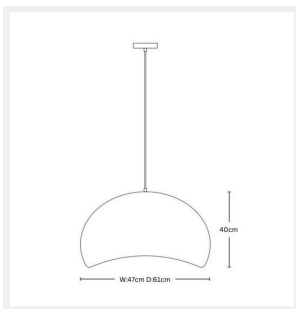

www.zestlighting.com.au