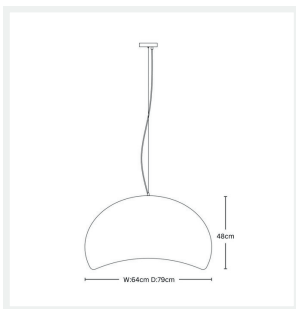

www.zestlighting.com.au