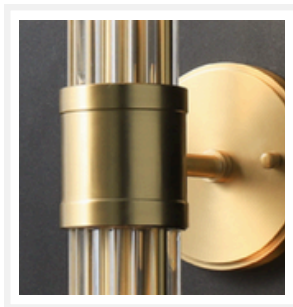

ZEST LIGHTING

Turned **On**

AUGUST

Dual Light Gold and Clear Glass Art Deco
Wall Light

PRODUCT DETAILS

- Type: Wall Light
- Room List / Usage: Bedroom, Hallway, Lounge (Indoor)
- Material: Brass, Glass
- Colour: Gold, Clear

DIMENSIONS

- Overall Width: 120mm
- Overall Projection / Depth: 160mm
- Overall Height: 450mm
- Backplate Diameter: 120mm
- Backplate Projection / Depth: 20mm

LAMPING INFORMATION

- Voltage Input: 240V
- Max. Wattage: 60W
- Light Source: E14 (Small Edison Screw)
- Bulb Included: No
- Number of Bulb Sockets: 2
- Dimmable: Yes
- Ingress Protection (IP Rating): IP20