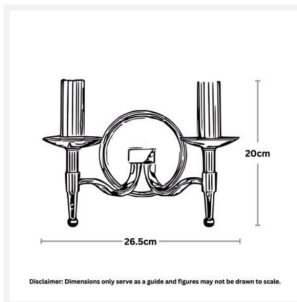

STANFORD

2 Light Candle Nickel Wall Lamp

PRODUCT DETAILS

- Type: Wall Light
- Material: Metal
- Colour: Polished Nickel
- Designer: Paul Mulhearn

DIMENSIONS

- Overall Width: 265mm
- Overall Height: 200mm
- Backplate Diameter: 125mm

LAMPING INFORMATION

- Voltage Input: 240V
- Max. Wattage: 40W
- Light Source: B15 (Small Bayonet Cap)
- Bulb Included: No
- Number of Bulb Sockets: 2
- Dimmable: Globe Dependent

ADDITIONAL INFORMATION

- Ingress Protection (IP Rating): IP20
- Approvals: RCM
- Care Instructions: Wipe clean with a dry cloth; do not use strong liquid cleaners
- Installation by a licensed electrician is required