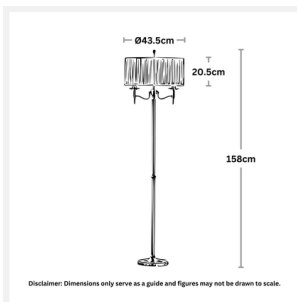

STANFORD

2 Light Bronze Floor Lamp – Black

PRODUCT DETAILS

- Type: Floor Lamp
- Material: Brass, Linen Fabric
- Base Colour: Oxidised Bronze
- Shade Colour: Black
- Designer: Paul Mulhearn
- Collection: Stanford

DIMENSIONS

- Overall Height: 1580mm
- Shade Diameter: 435mm
- Shade Height: 205mm

LAMPING INFORMATION

- Voltage Input: 240V
- Max. Wattage: 60W
- Light Source: B15 (Small Bayonet Cap)
- Bulb Included: No
- Number of Bulb Sockets: 2
- Dimmable: Globe Dependent
- Ingress Protection (IP Rating): IP20

ADDITIONAL INFORMATION

- Approvals: RCM
- Care Instructions: Wipe clean with a dry cloth; do not use strong liquid cleaners

www.vioredesign.com