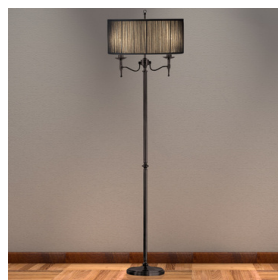

STANFORD

2 Light Bronze Floor Lamp – Black

PRODUCT DETAILS

- Type: Floor Lamp
- Material: Brass, Linen Fabric
- Base Colour: Oxidised Bronze
- Shade Colour: Black
- Designer: Paul Mulhearn
- Collection: Stanford

DIMENSIONS

- Overall Height: 1580mm
- Shade Diameter: 435mm
- Shade Height: 205mm

LAMPING INFORMATION

- Voltage Input: 240V
- Max. Wattage: 60W
- Light Source: B15 (Small Bayonet Cap)
- Bulb Included: No
- Number of Bulb Sockets: 2
- Dimmable: Globe Dependent
- Ingress Protection (IP Rating): IP20

ADDITIONAL INFORMATION

- Approvals: RCM
- Care Instructions: Wipe clean with a dry cloth; do not use strong liquid cleaners

www.vioredesign.com