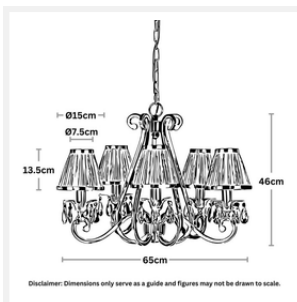

LUXURIA

5 Light Chandelier – Aubergine

PRODUCT DETAILS

- Type: Chandelier
- Material: Metal, Crystal, Linen Fabric
- Frame Colour: Polished Nickel
- Shade Colour: Aubergine
- Designer: Paul Mulhearn
- Collection: Luxuria

DIMENSIONS

- Fixture Size: D650mm x H460mm
- Frame Size: D550mm x H460mm
- Shade Diameter: 75mm (T), 150mm (B)
- Shade Height: 135mm
- Suspension: 1000mm Chain and Cable

LAMPING INFORMATION

- Voltage Input: 240V
- Max. Wattage: 40W
- Light Source: B15 (Small Bayonet Cap)
- Bulb Included: No
- Number of Bulb Sockets: 5
- Dimmable: Globe Dependent
- Ingress Protection (IP Rating): IP20

ADDITIONAL INFORMATION

- Height Adjustable: Yes
- Approvals: RCM
- Care Instructions: Wipe clean with a dry cloth; do not use strong liquid cleaners
- Installation by a licensed electrician is required

www.vioredesign.com